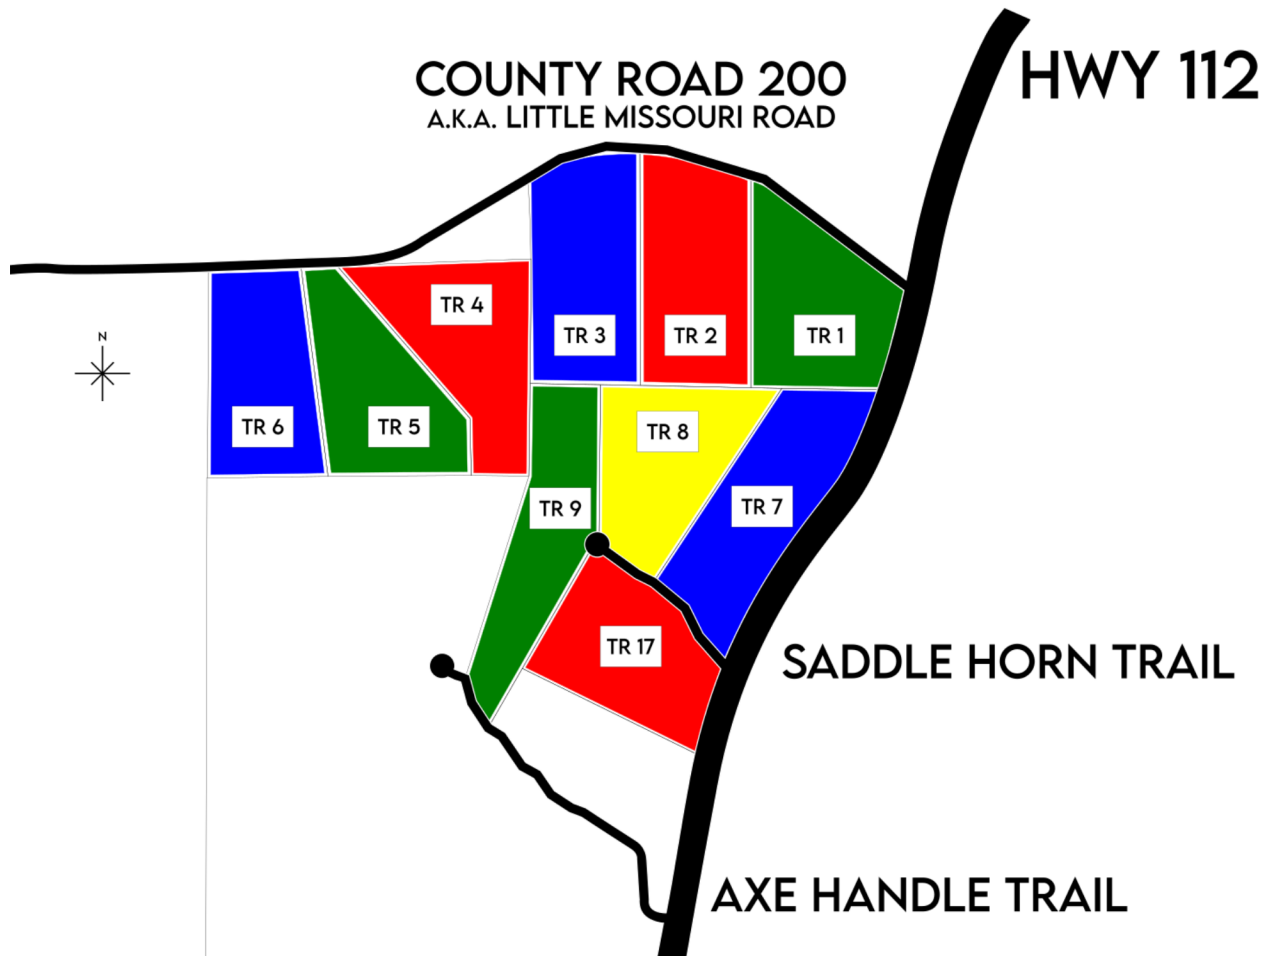

LAND FOR SALE

CROOK COUNTY, WY

TRACT #	ACREAGE	SALES PRICE	TRACT #	ACREAGE	SALES PRICE
1	37.03	\$205,516	6	35.07	\$166,582
2	39.34	\$204,568	7	41.13	\$217,989
3	39.7	\$190,560	8	35.12	\$186,136
4	37.01	\$157,292	9	35.75	\$189,475
5	35.36	\$217,989	17	35.63	\$191,862